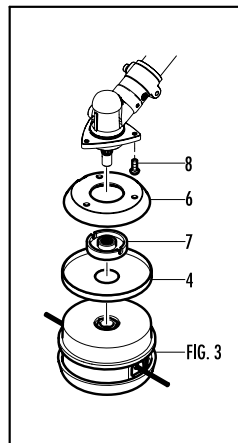

brand	PARTNER

date	MAY/03	SHEET 3/4

Model	Prefix
B 291	02

Product number
953900447

FIGURE 2