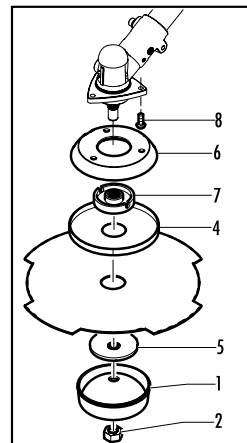

brand	PARTNER

date	MAY/03	SHEET 3/4

Model	Prefix
B 291	02

Product number
953900447

FIGURE 2