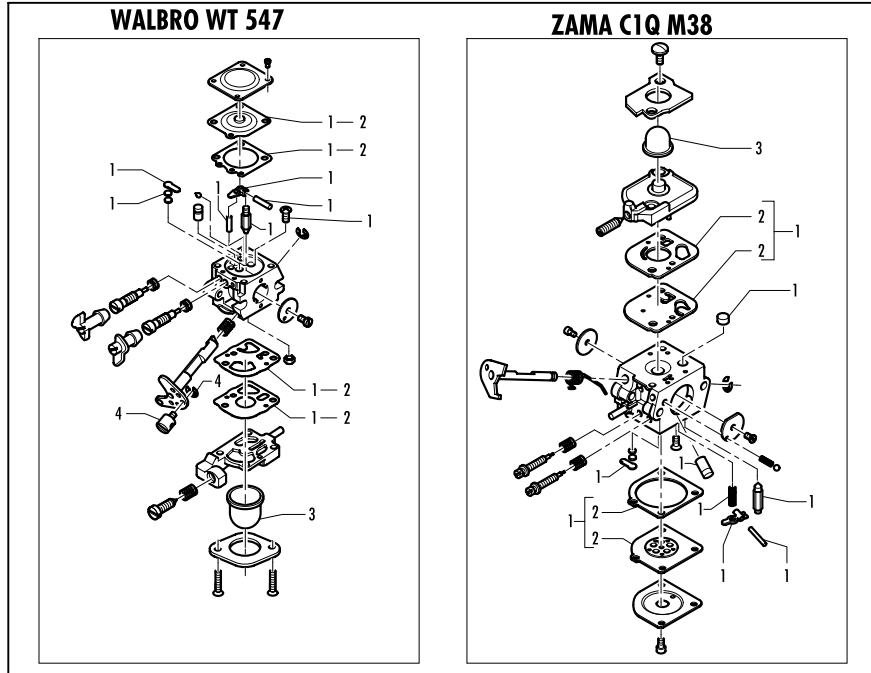

brand	PARTNER

date	MAY/03	SHEET 1/4

Model	Prefix
B 291	02

Product number
953900447

FIGURE 4