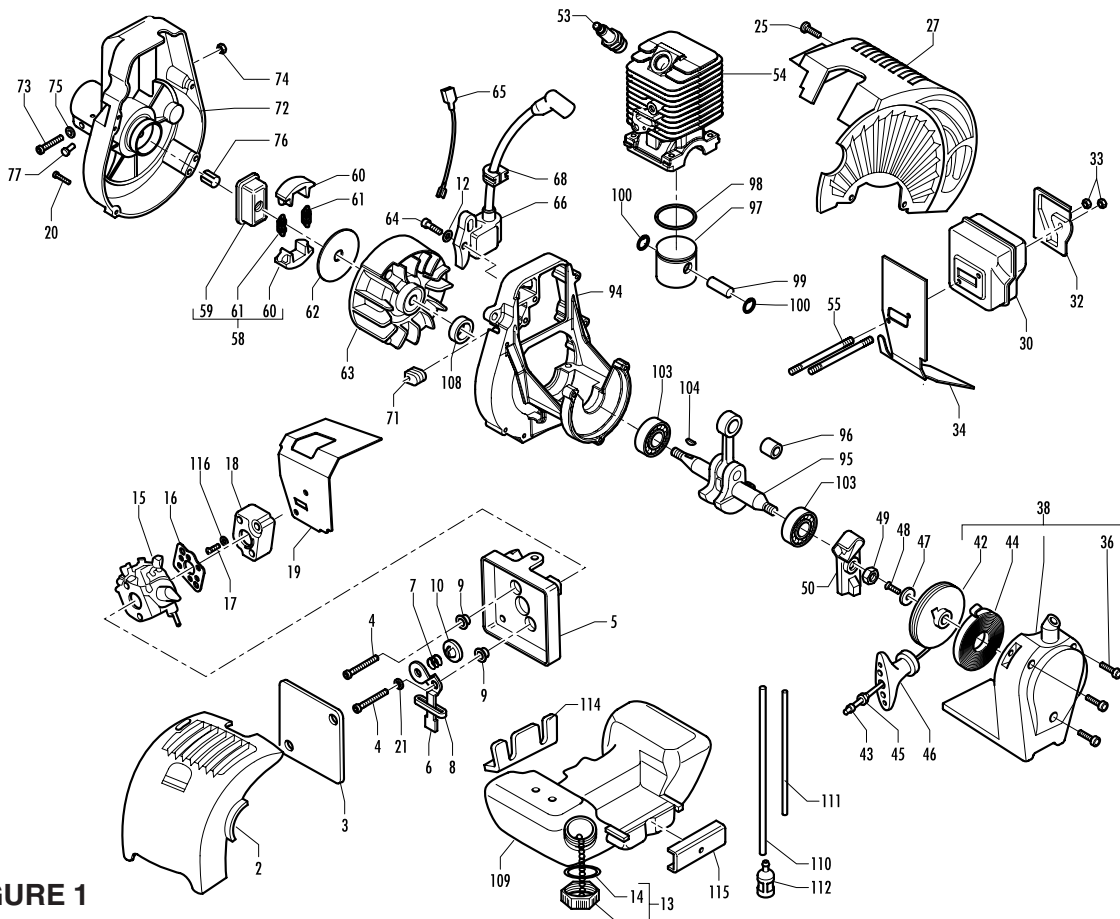

brand	PARTNER

date	MAY/03	SHEET 1/4

Model	Prefix
B 291	02

Product number
953900447

FIGURE 1