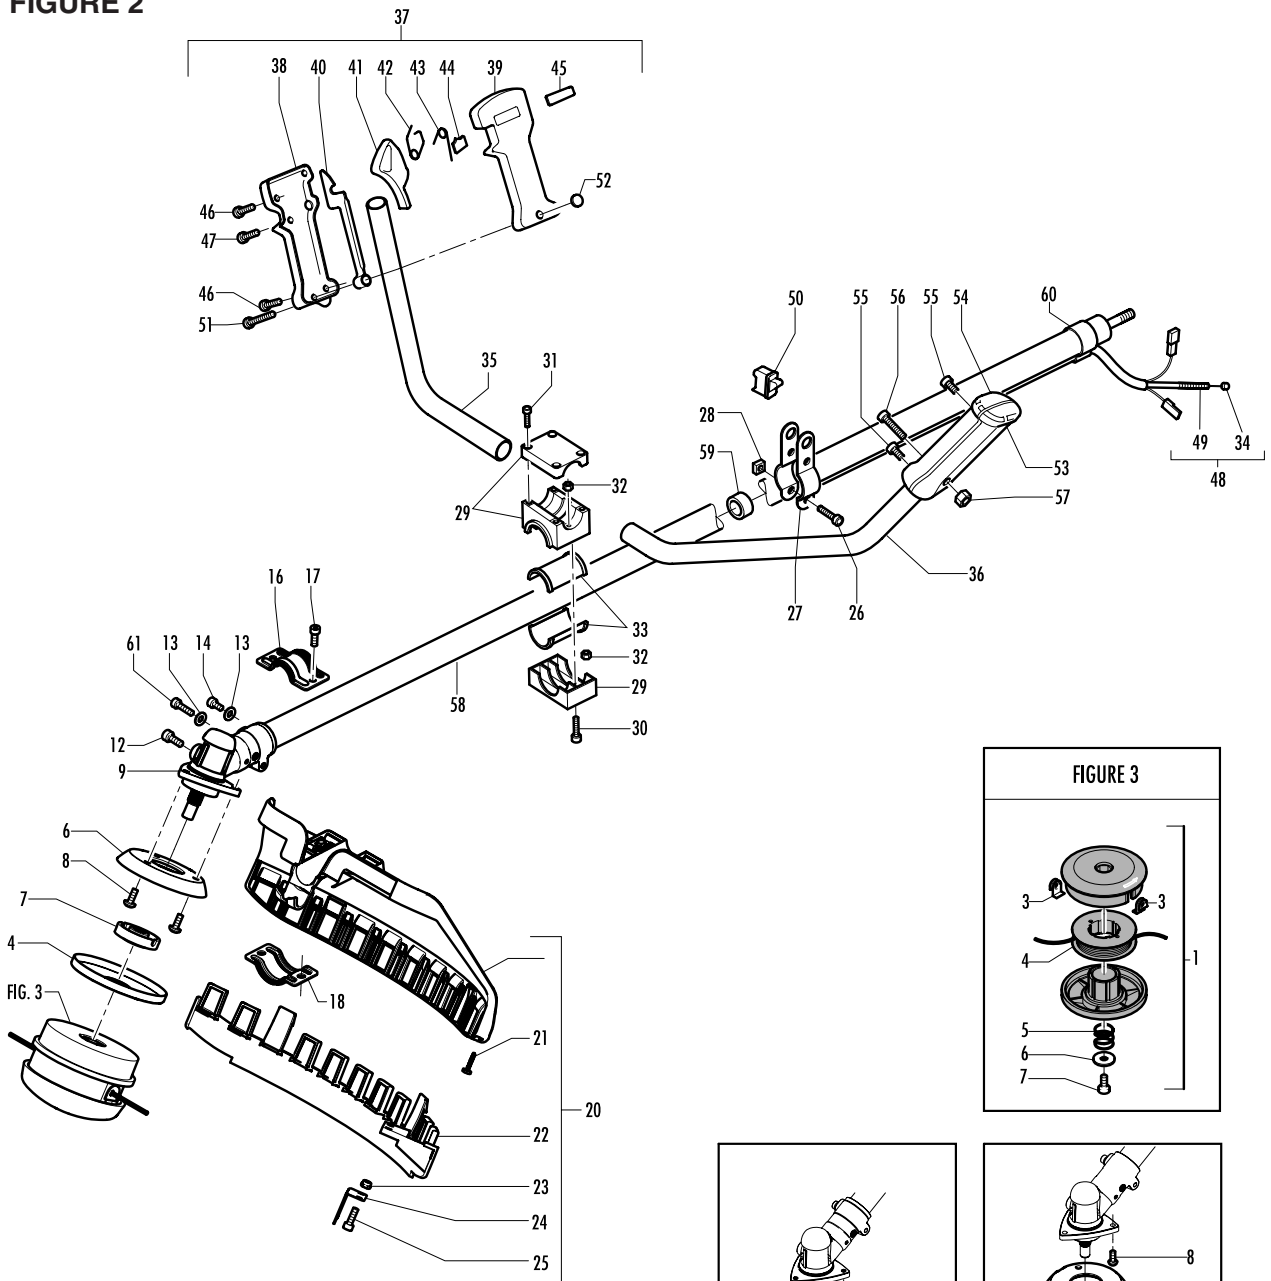

brand	PARTNER

date	MAY/03	SHEET 3/4

Model	Prefix
B 291	02

Product number
953900447

FIGURE 2