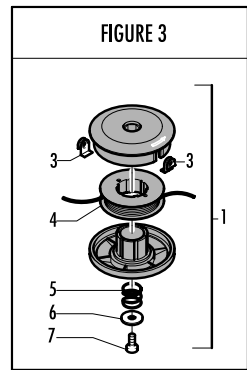

brand	PARTNER

date	MAY/03	SHEET 3/4

Model	Prefix
B 291	02

Product number
953900447

FIGURE 2